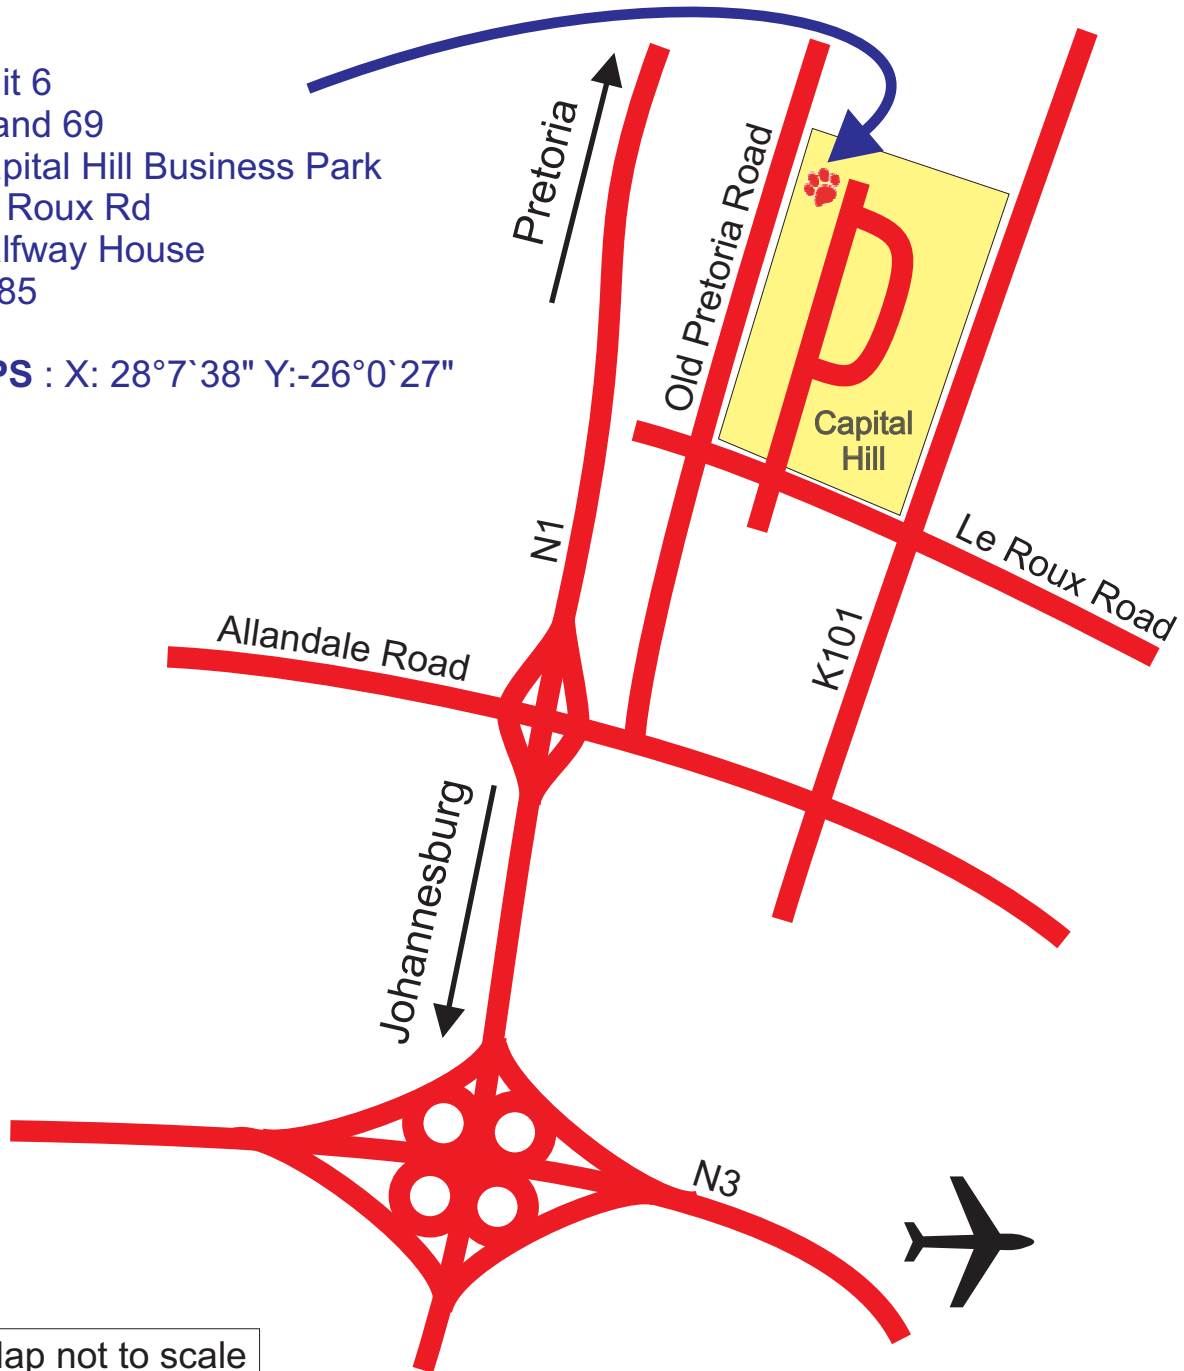

Your Technology Solutions Provider Leading the Way™

Unit 6
Stand 69
Capital Hill Business Park
Le Roux Rd
Halfway House
1685

GPS : X: 28°7'38" Y:-26°0'27"

Map not to scale