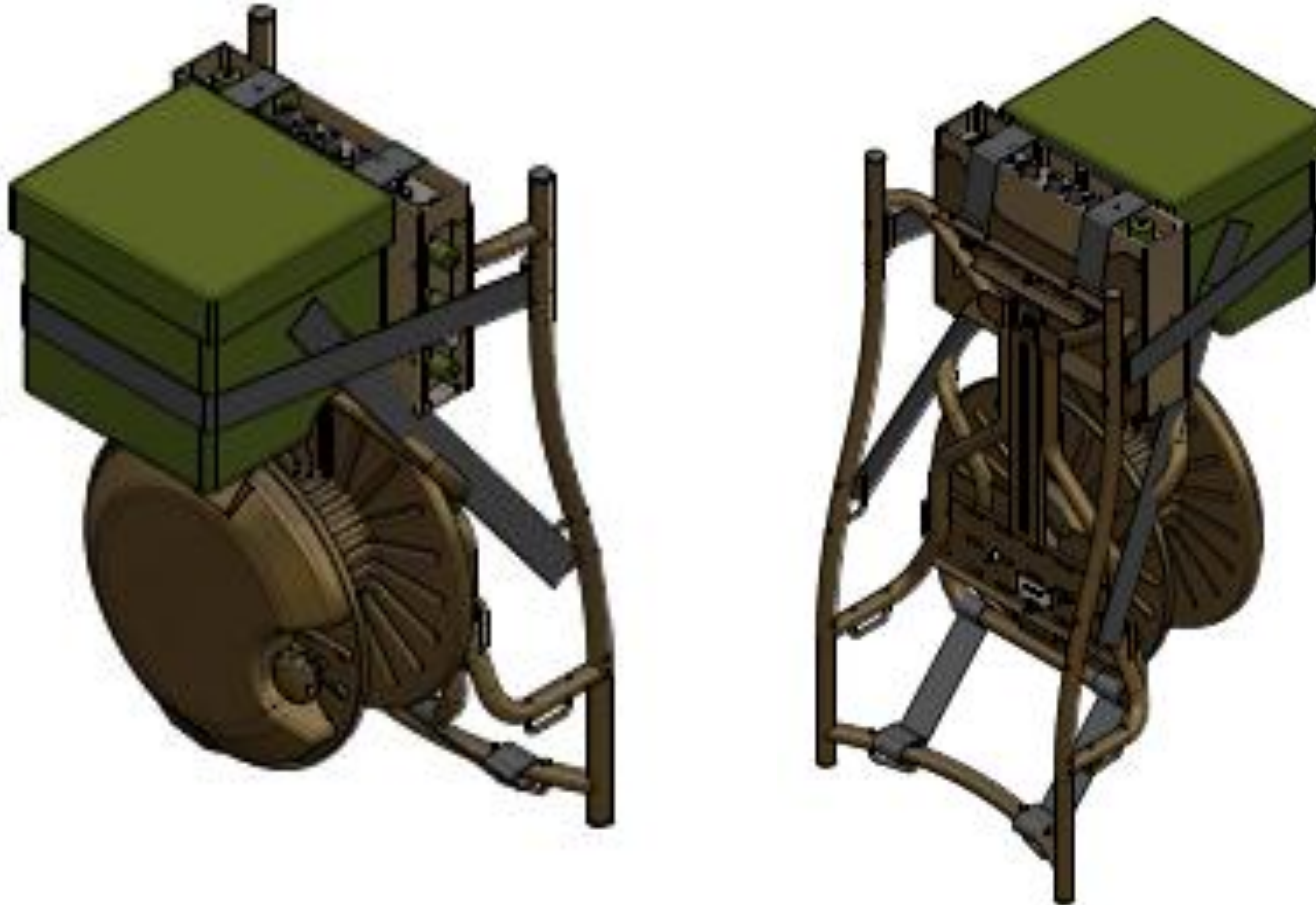

Manport Rucksacks

Command & Control Frame – shade allows use of tablet PC in full sun

Manport Rucksacks

Standard “common” frame, ergonomically designed, ...

Manport Rucksacks

... together with custom attachments, yields limitless designs ...

Manport Rucksacks

Manport Rucksacks

Manport Rucksacks

Manport Rucksacks

Manport Rucksacks

Manport Rucksacks

Manport Rucksacks

Manport Rucksacks