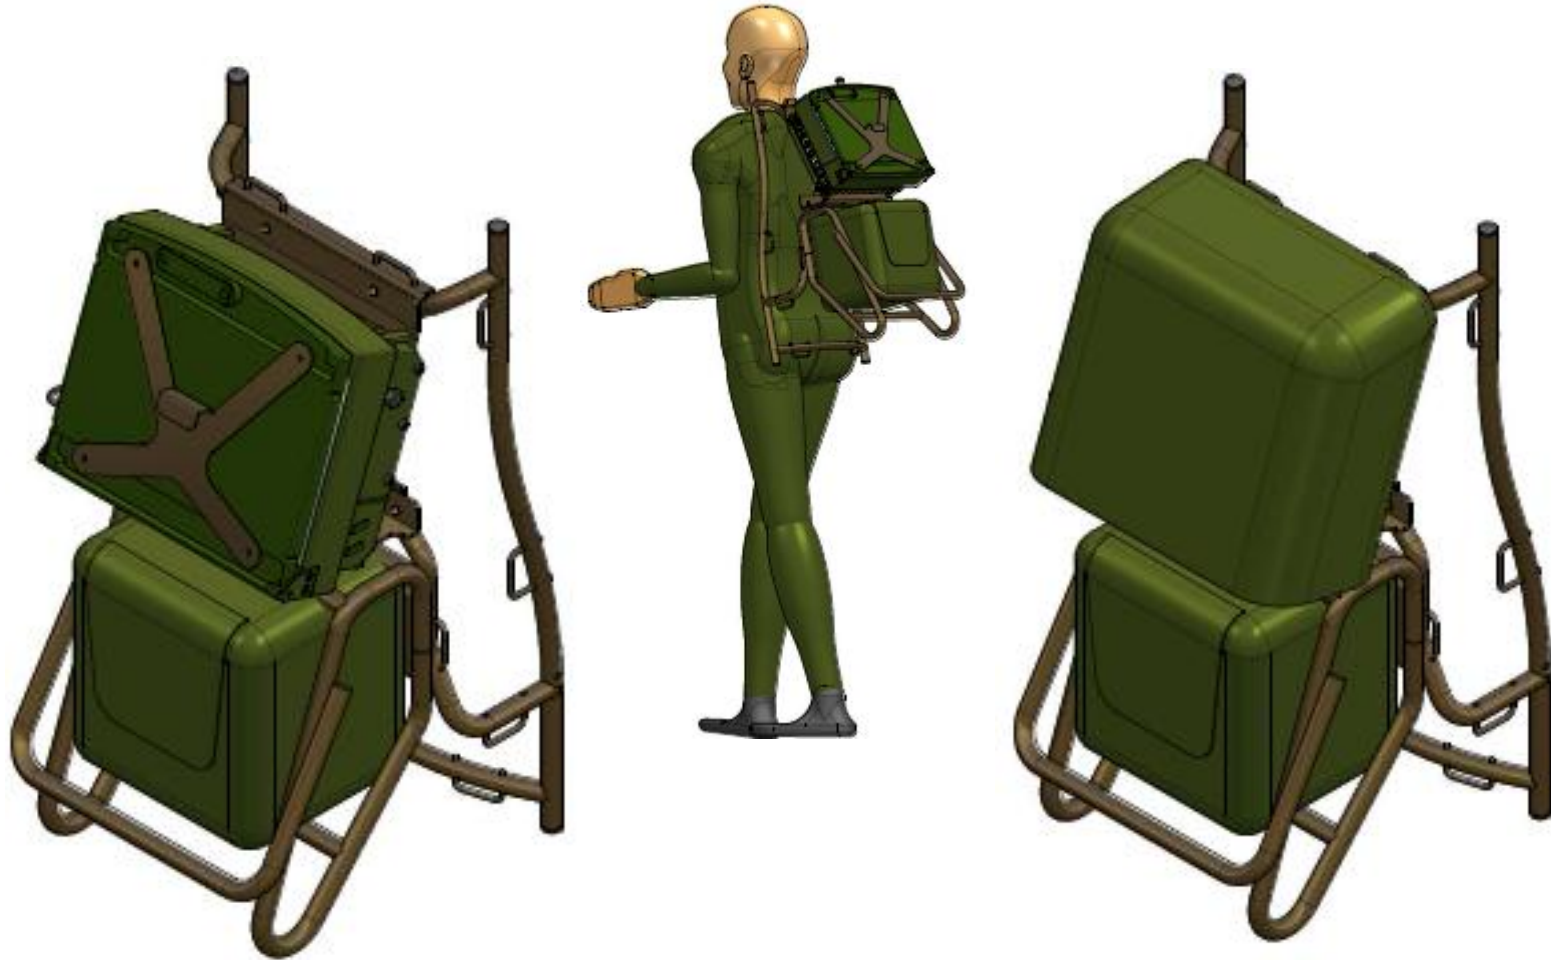

Manport Rucksacks

Command & Control Frame – shade allows use of tablet PC in full sun

Manport Rucksacks

Standard “common” frame, ergonomically designed, ...

Manport Rucksacks

... together with custom attachments, yields limitless designs ...

Manport Rucksacks

Manport Rucksacks

Manport Rucksacks

Manport Rucksacks

Manport Rucksacks

Manport Rucksacks

Manport Rucksacks

Manport Rucksacks

Manport Rucksacks

Manport Rucksacks