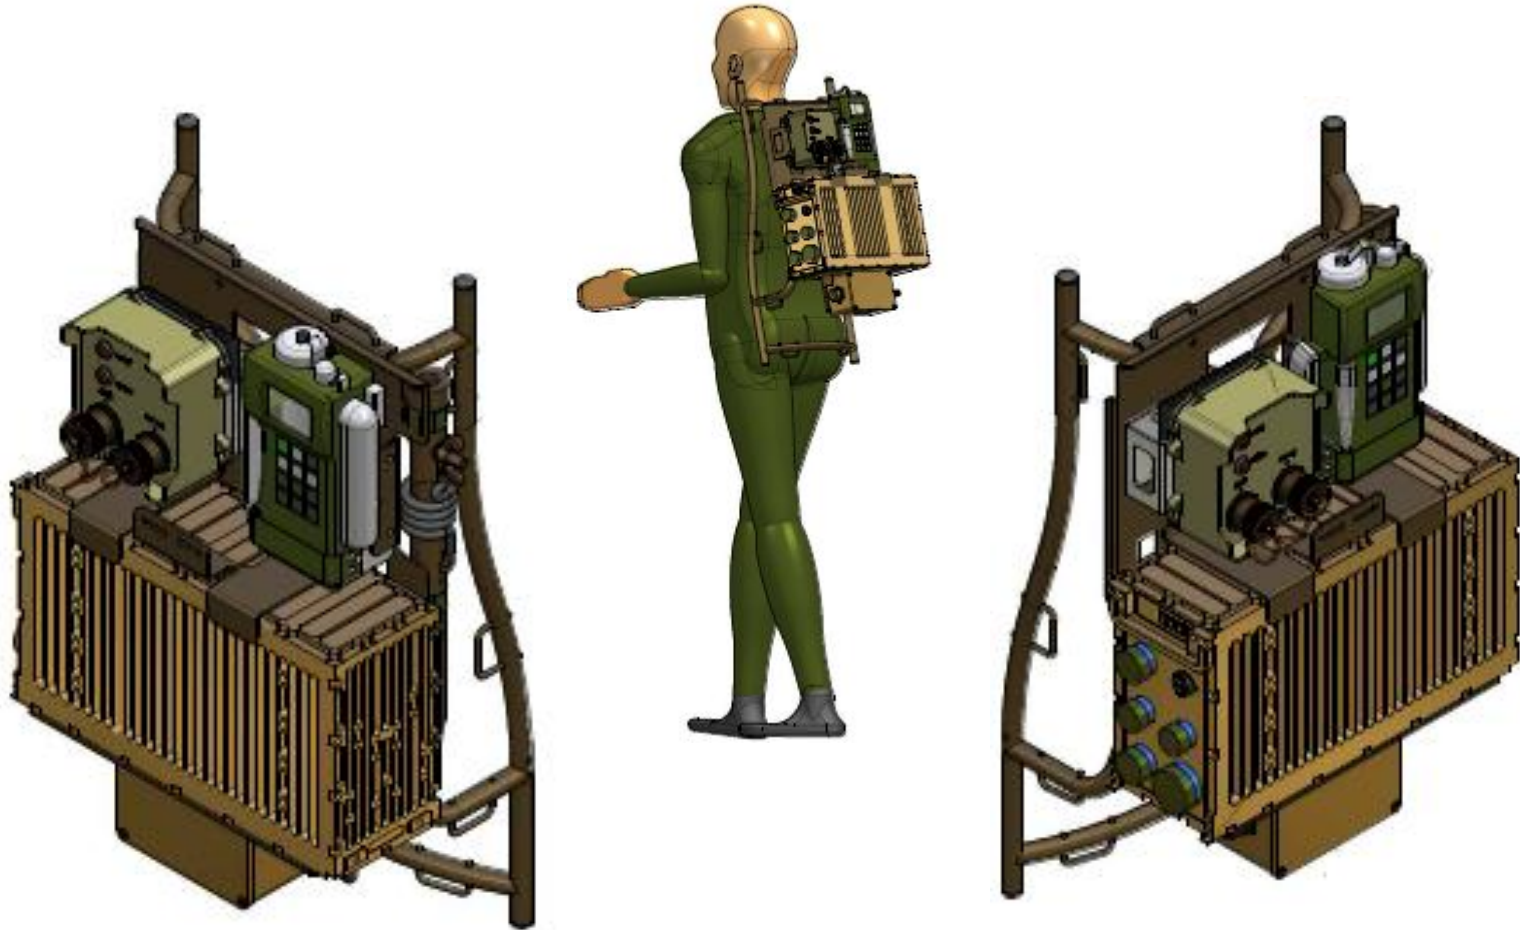

Manport Rucksacks