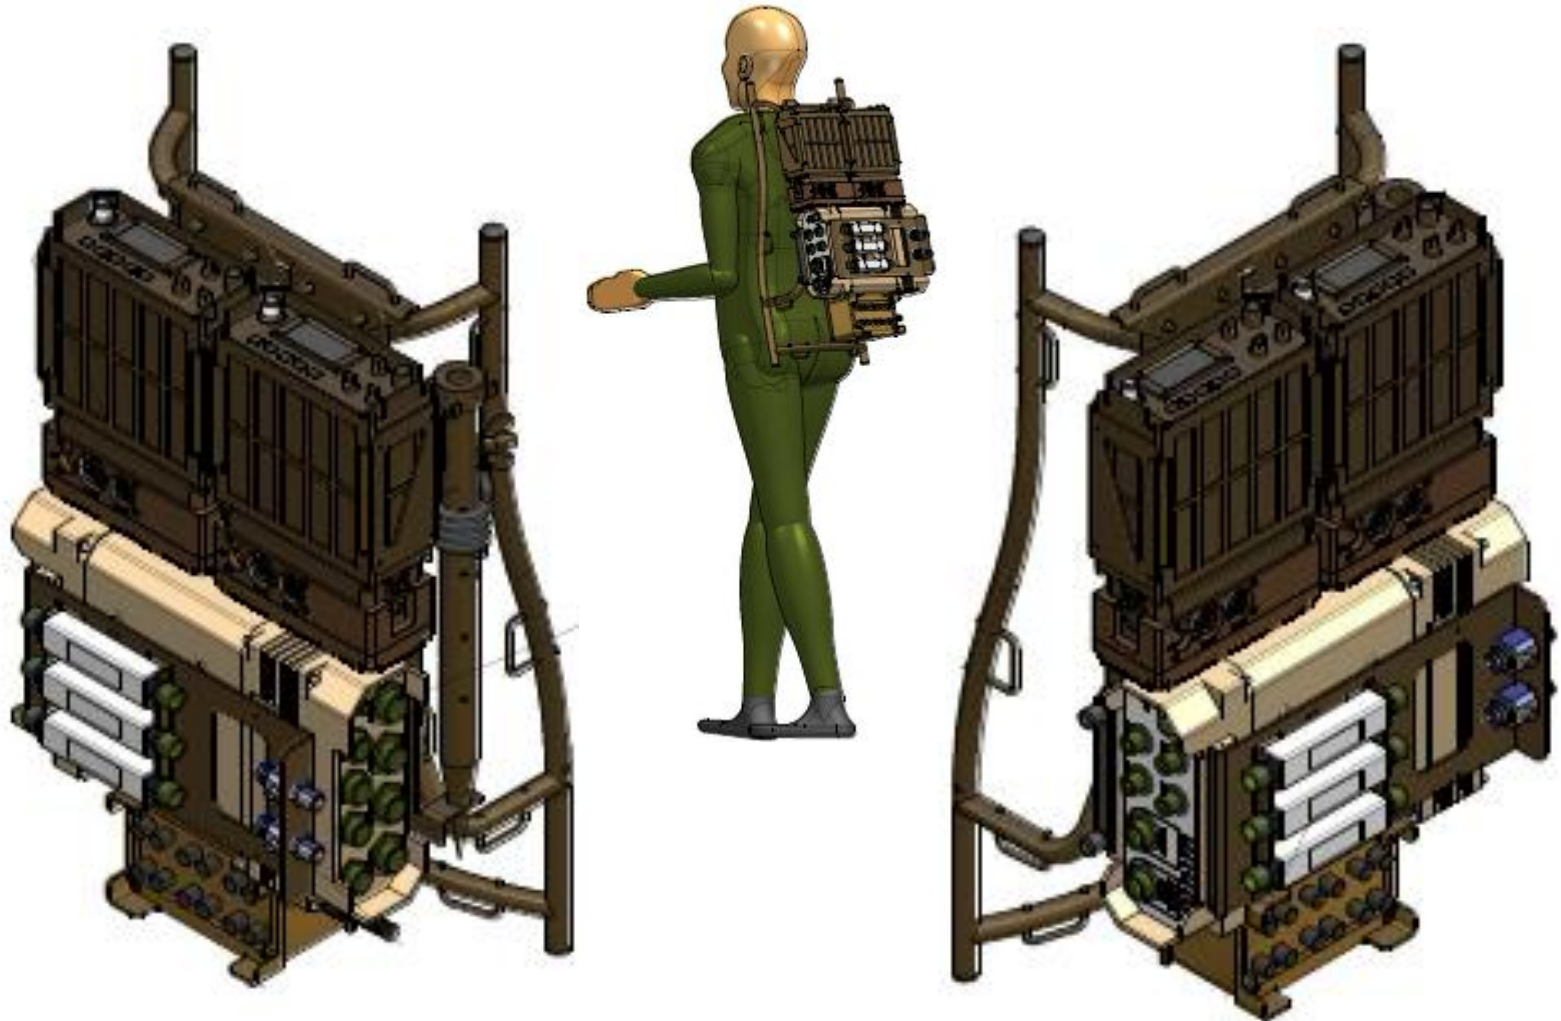

Manport Rucksacks