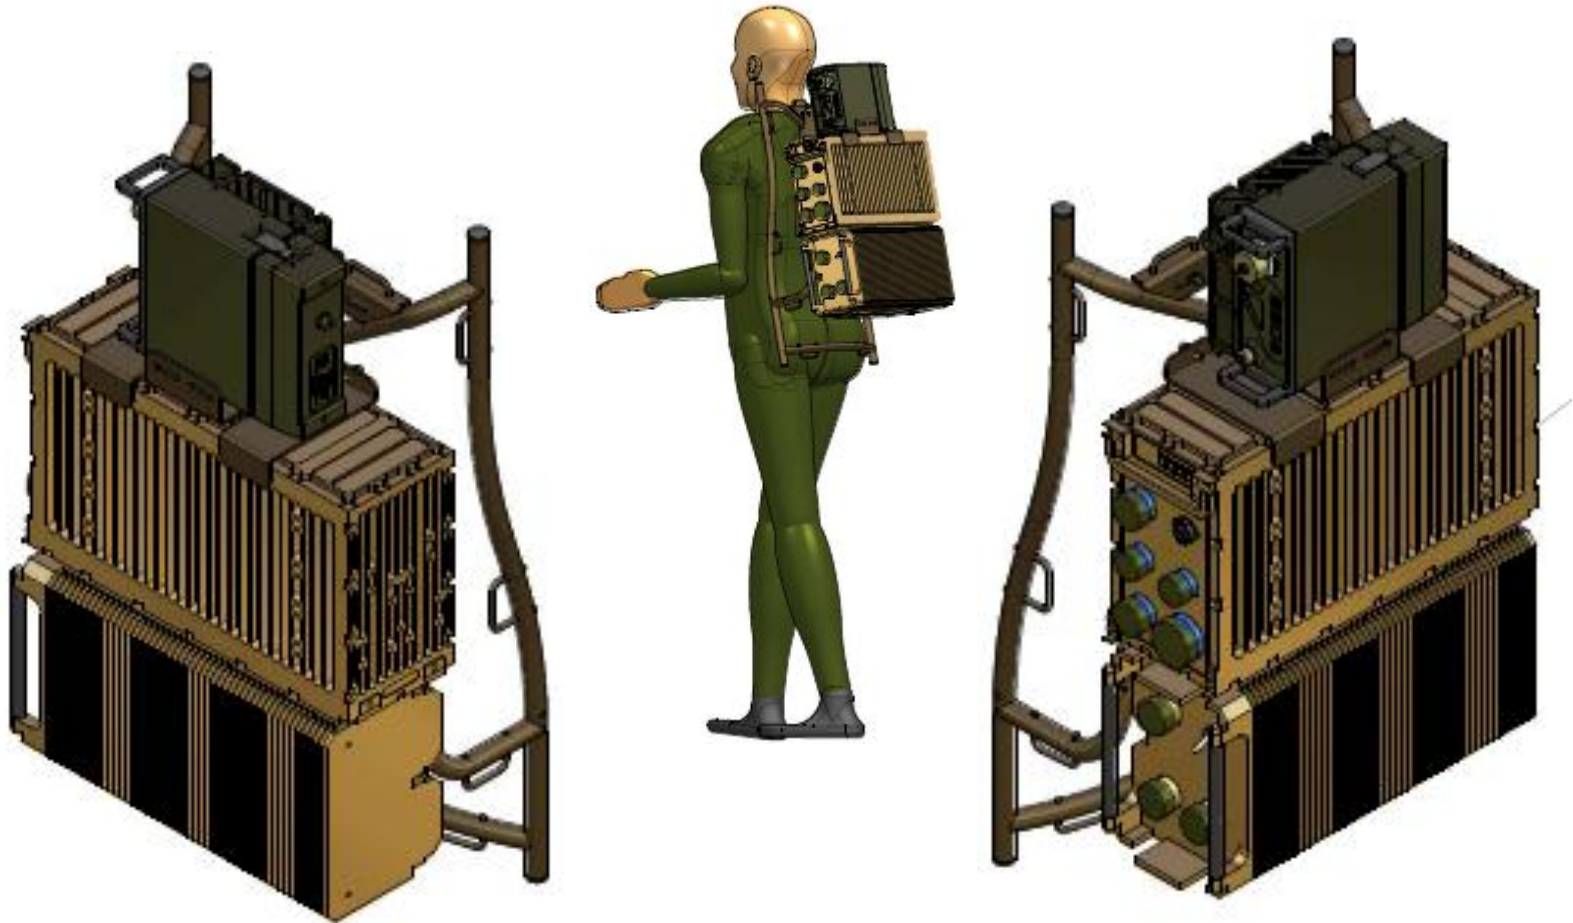

Manport Rucksacks

Command & Control Frame – shade allows use of tablet PC in full sun

Manport Rucksacks

Standard “common” frame, ergonomically designed, ...

Manport Rucksacks

... together with custom attachments, yields limitless designs ...

Manport Rucksacks

Manport Rucksacks

Manport Rucksacks

Manport Rucksacks

Manport Rucksacks

Manport Rucksacks

Manport Rucksacks

Manport Rucksacks

Manport Rucksacks

Manport Rucksacks