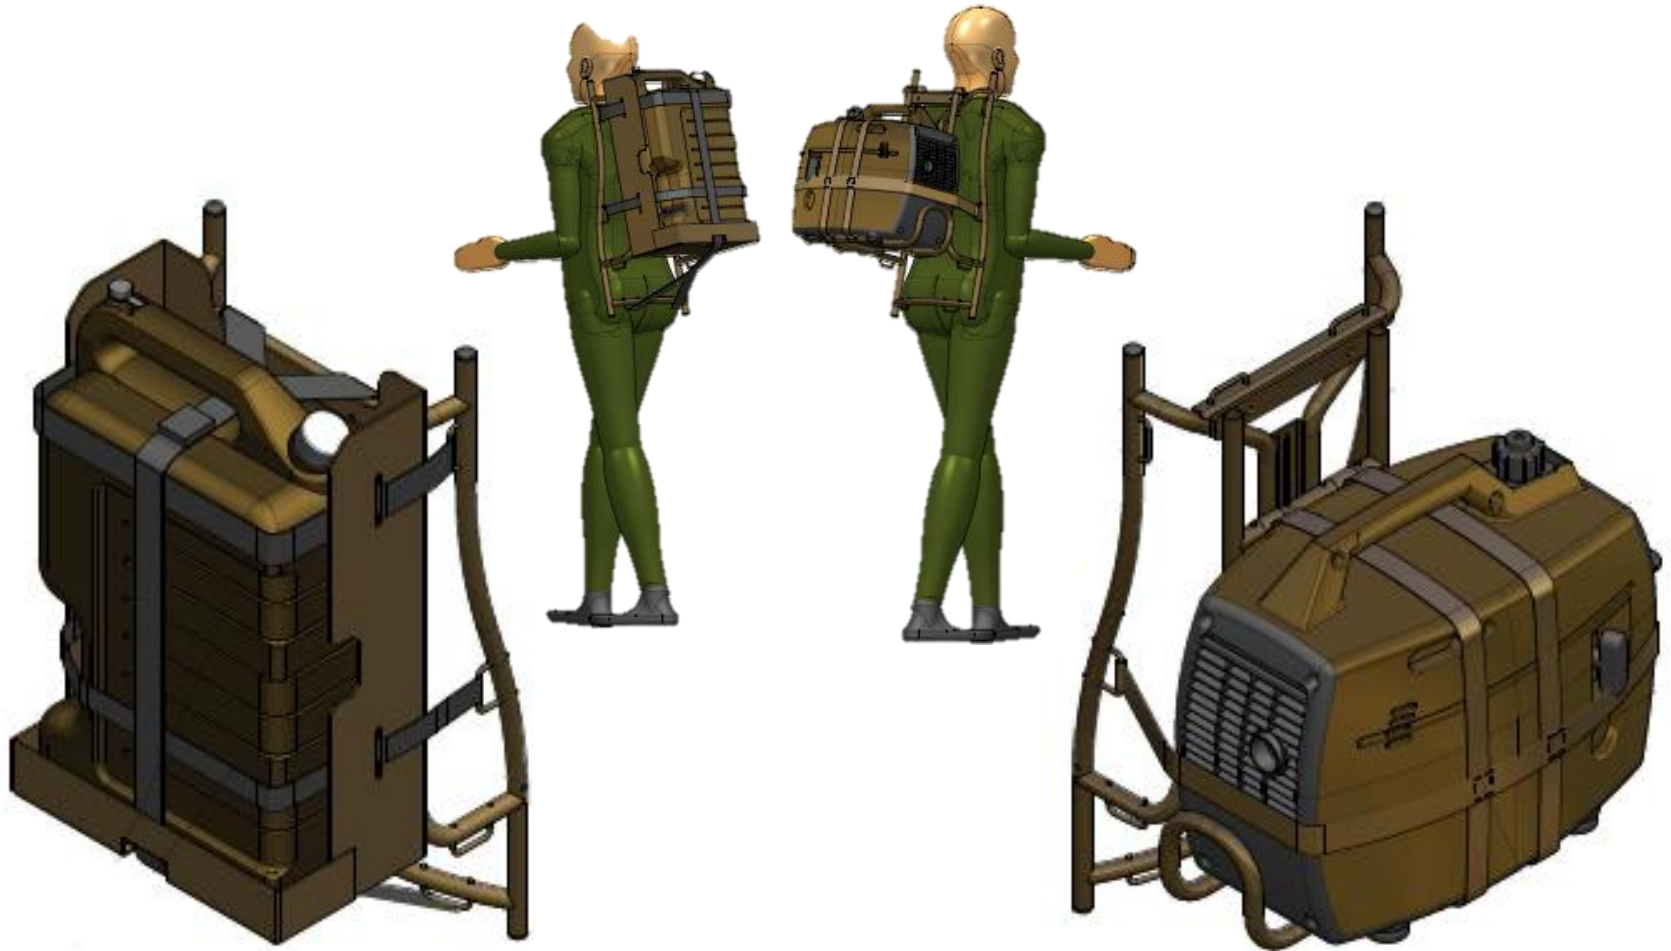

Manport Rucksacks

Command & Control Frame – shade allows use of tablet PC in full sun

Manport Rucksacks

Standard “common” frame, ergonomically designed, ...

Manport Rucksacks

... together with custom attachments, yields limitless designs ...

Manport Rucksacks

Manport Rucksacks

Manport Rucksacks

Manport Rucksacks

Manport Rucksacks

Manport Rucksacks

Manport Rucksacks

Manport Rucksacks

Manport Rucksacks

Manport Rucksacks